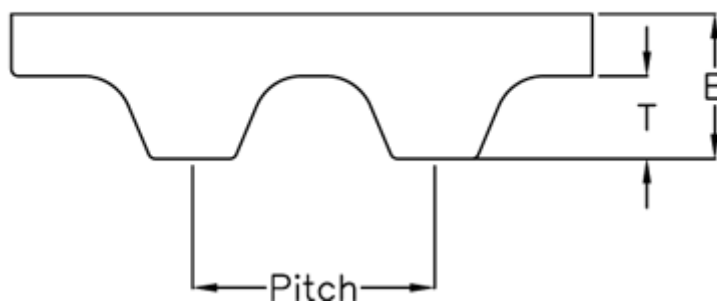

Article number: 602776290722

Description: Gates Timing Belt Synchropower PU12 T10DL 720

Measures

Height B mm	= 7
Height T mm	= 2.5
Length	= 720
Number of teeth	= 72
Pitch	= 10
Type	= PU 12 T10 DL 720
Width	= 12